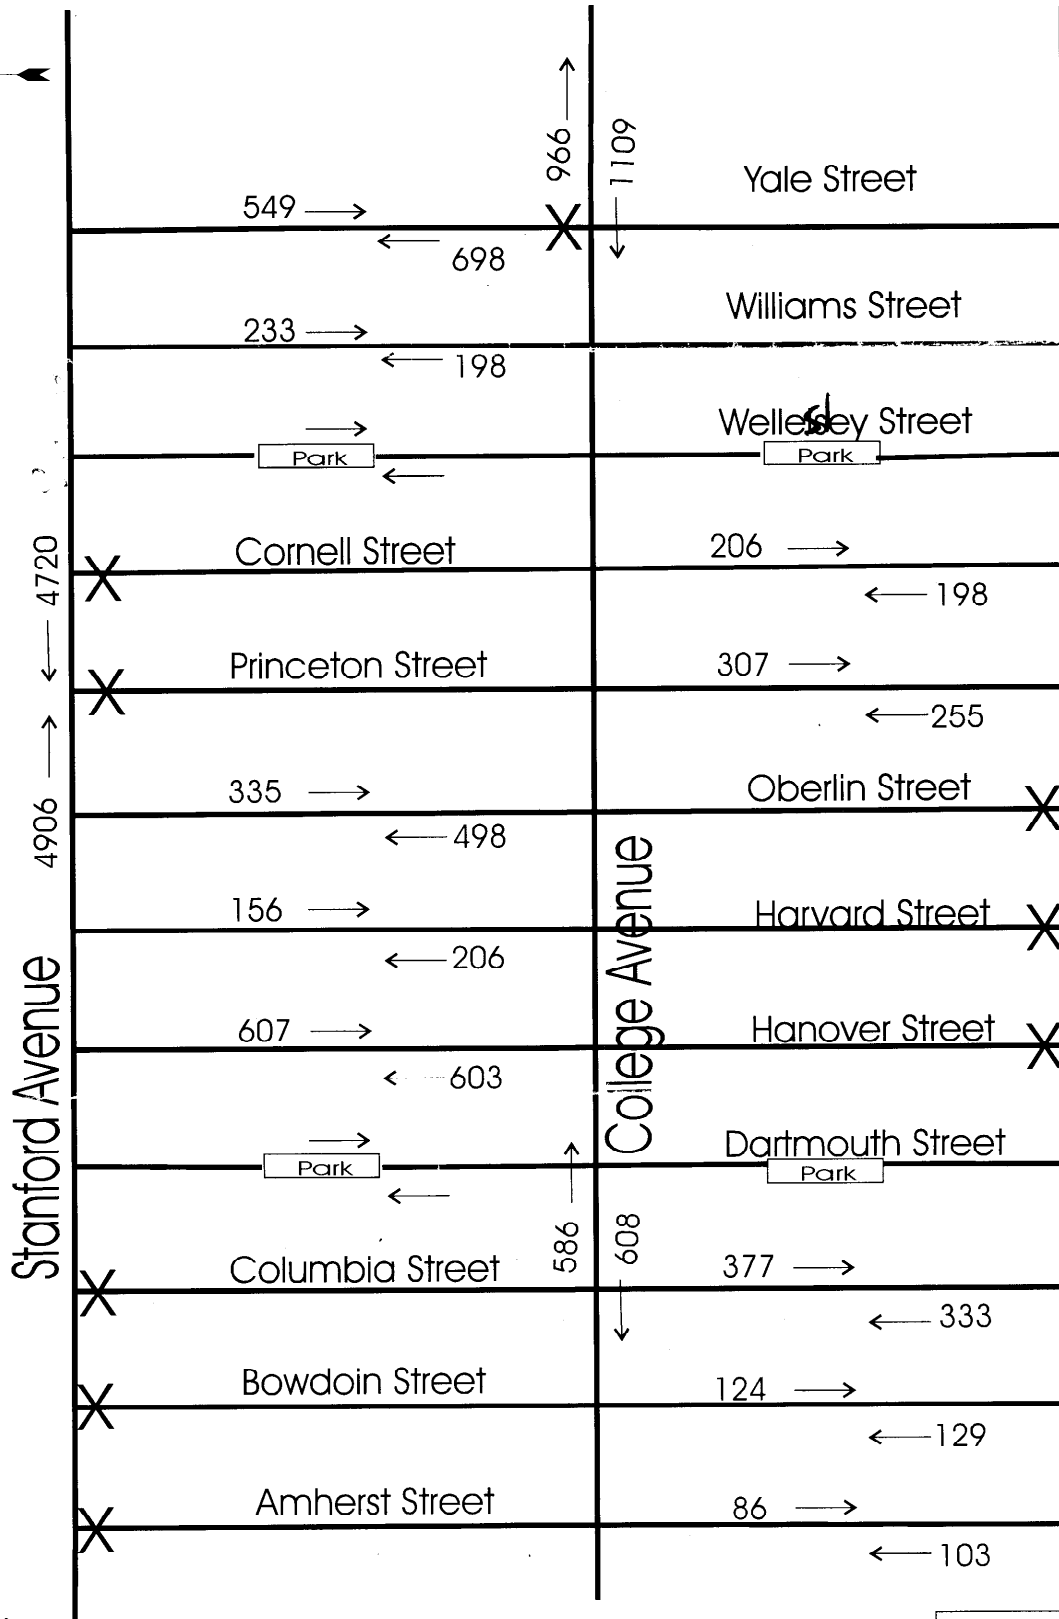

1999 Volume Counts In College Terrace, Palo Alto

DRAFT

DRAFT

X Closed Street